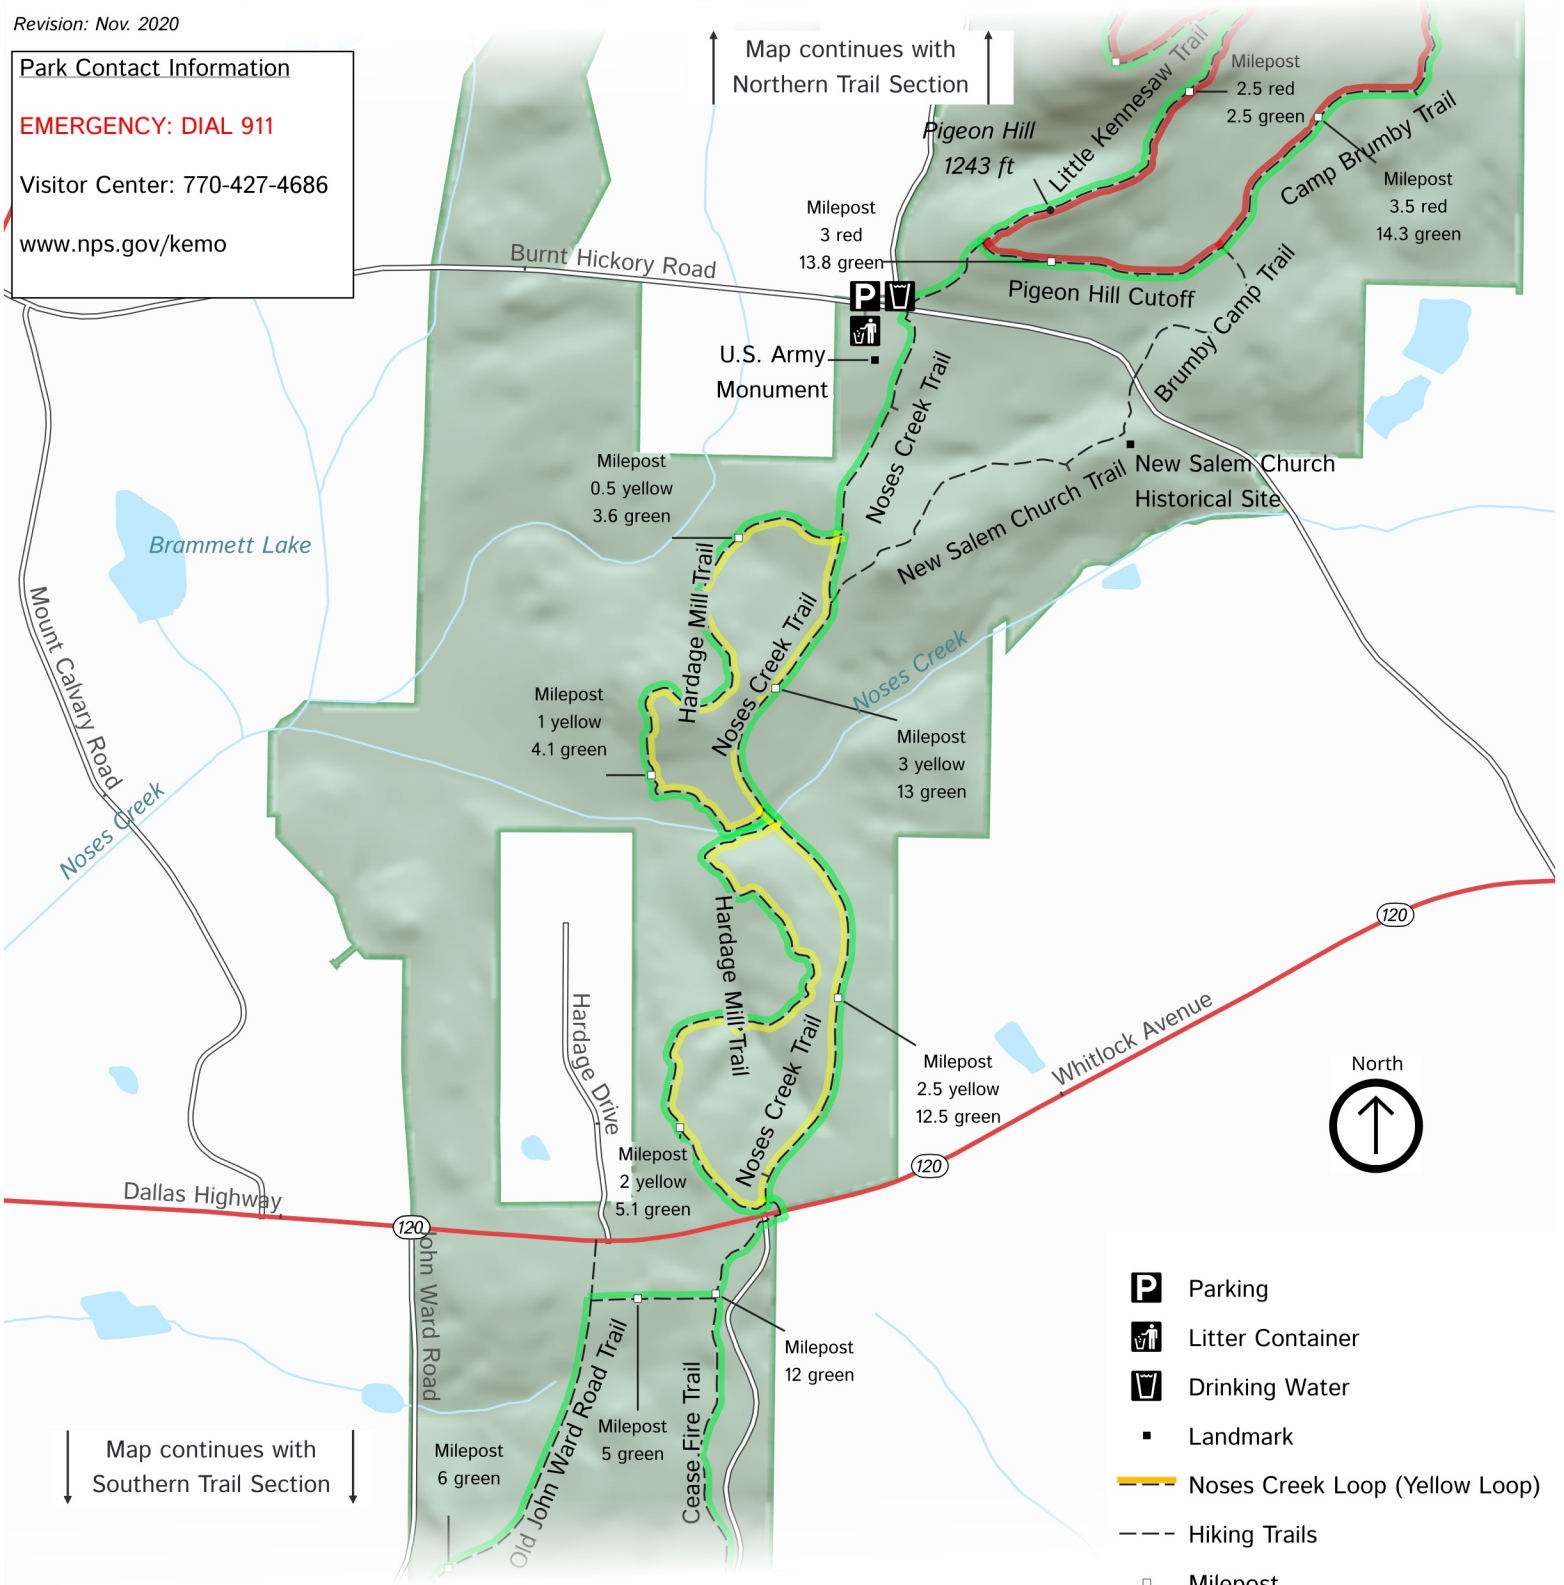

Kennesaw Mountain National Battlefield Park

Central Trail Section

Revision: Nov. 2020

Park Contact Information

EMERGENCY: DIAL 911

Visitor Center: 770-427-4686

www.nps.gov/kemo

Trail	Distance
Noses Creek (Yellow) Loop	3.6 mi
Hardage Mill North Trail	0.9 mi
Hardage Mill South Trail	1.0 mi
Noses Creek Trail	1.4 mi

Noses Creek (Yellow) Loop Elevation